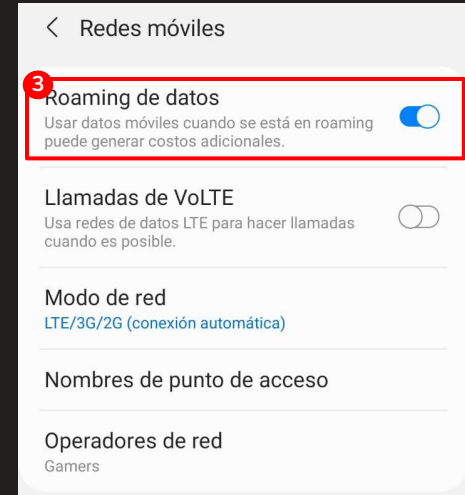

Paso 2 - Selecciona la opción de CONEXIONES.

Paso 3 - Activa la opción de ROAMING DE DATOS.