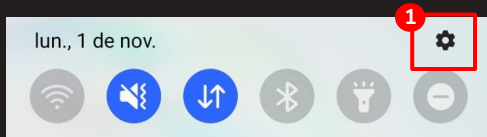

Configuración de Roaming