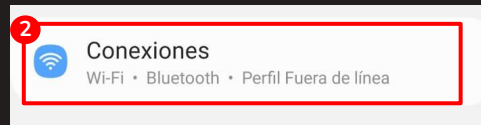

Paso 1 - Entrar a la opción de CONFIGURACION.