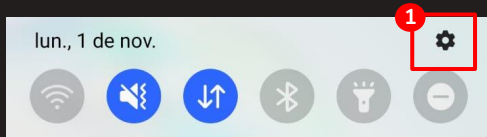

Configuración de VoLTE

Paso 1 - Entrar a la opción de CONFIGURACION.