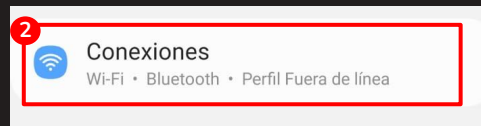

Dispositivos Android

The page features decorative hexagonal patterns in the corners. The top-left and bottom-left corners have clusters of hexagons in shades of pink, blue, purple, and black. The top-right and bottom-right corners have clusters of hexagons in shades of cyan, purple, pink, dark blue, and black.

Configuración VoLTE

Configuración de VoLTE

Paso 1 - Entrar a la opción de CONFIGURACION.

Paso 2 - Selecciona la opción de CONEXIONES.

Paso 3 - Activa la opción de LLAMADAS DE VoLTE.